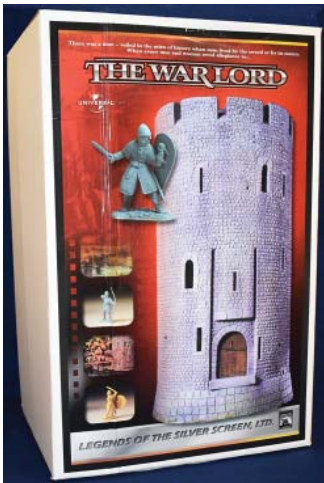

CONTE

(U.S.A.) 54mm painted expanded foam castle and unpainted soft plastic figures.

- **Warlord Tower Playset - Overstuffed #69 Proof Set**
  CCPWAL004a Includes 2-foot tall painted Form Tech tower, plus 96 instead of 32 unpainted figures (including all characters!) in original "advanced proof" box.....$ 1299.99