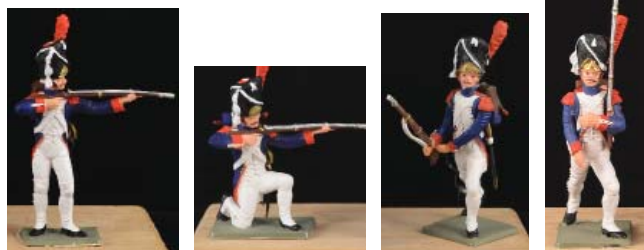

STXFH60261b STXFH60262b STXFH60265b STXFH60267b

- **Grenadier Officer with Sword**
  STXFH60260 1 painted figure (no packaging) ..... $ 60.00
- **Grenadier Standing Firing**
  STXFH60261a 1 painted figure (mint in 1980s green Starlux box) ..... $ 42.00
- **Grenadier Standing Firing**
  STXFH60261a 1 painted figure (mint in 1990s blue Starlux box).....$ 36.00
- **Grenadier Standing Firing**
  STXFH60261b 1 painted figure (no packaging) ..... $ 24.00
- **Grenadier Kneeling Firing**
  STXFH60262a 1 painted figure (mint in 1990s blue Starlux box).....$ 36.00
- **Grenadier Kneeling Firing**
  STXFH60262b 1 painted figure (no packaging) ..... $ 24.00

- **Grenadier Charging, Musket Pointing Up**
  STXFH60263 1 painted figure (mint in 1980s green Starlux box) ..... $ 42.00
- **Grenadier Charging, Musket Pointing Up**
  STXFH60263b 1 painted figure (no packaging) ..... $ 24.00
- **Grenadier Advancing, Musket Up**
  STXFH60264 1 painted figure (mint in 1980s green Starlux box) ..... $ 42.00
- **Grenadier Advancing, Musket Up**
  STXFH60264a 1 painted figure (mint in 1990s blue Starlux box).....$ 36.00
- **Grenadier Advancing with Musket**
  STXFH60265 1 painted figure (mint in 1980s green Starlux box) .....$ 42.00
- **Grenadier Advancing with Musket**
  STXFH60265a 1 painted figure (mint in 1990s blue Starlux box).....$ 36.00

See all of Starlux IN COLOR on our website

- **Grenadier Advancing with Musket**
  STXFH60261b 1 painted figure (no packaging) ..... $ 24.00
- **Grenadier Running, Musket Pointing Down**
  STXFH60266 1 painted figure (mint in 1980s green Starlux box) ..... $ 42.00
- **Grenadier Running, Musket Pointing Down**
  STXFH60266b 1 painted figure (no packaging) ..... $ 24.00
- **Grenadier Marching**
  STXFH60267 1 painted figure (mint in 1980s green Starlux box) ..... $ 42.00
- **Grenadier Marching**
  STXFH60267b 1 painted figure (no packaging) ..... $ 24.00
- **Grenadier Musket Under Arm**
  STXFH60268 1 painted figure (mint in 1980s green Starlux box) ..... $ 42.00
- **Grenadier Musket Under Arm**
  STXFH60268b 1 painted figure (no packaging) ..... $ 24.00