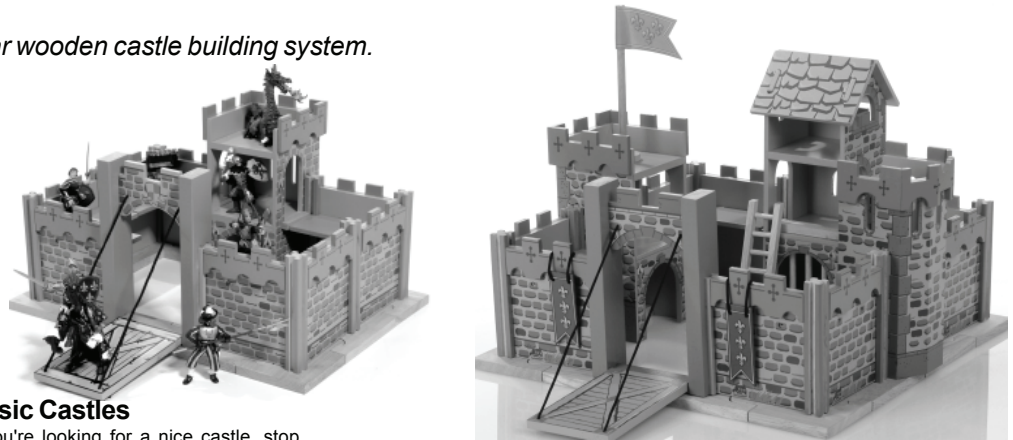

# EDIX (France) Modular wooden castle building system.

This easy-to-assemble modular wooden castle building system was designed for children but is accessible to even the most experienced castle fans. By combining pieces from the infinitely expandable system, you can build the castle of your dreams. The one shown below measures 8 x 6 feet!

### Basic Castles

If you're looking for a nice castle, stop and shop here. If you want a more elaborate one, start with one of these and add on from the expandable Edix system.

### Small Starter Castle

EDX500 (shown above at left with 90mm figures to show scale) Rectangular castle with drawbridge gate, courtyard, 3-story tower, crenelated walls with parapets for firing down on attackers...\$ 65.00

### Large Starter Castle

EDX501 (shown above) This rectangular castle is 30% bigger than the smaller version. Includes a drawbridge gate, courtyard, 3-story prison tower, 2 different 3-story crenelated towers, crenelated walls with parapets for firing down on attackers. .... \$ 100.00