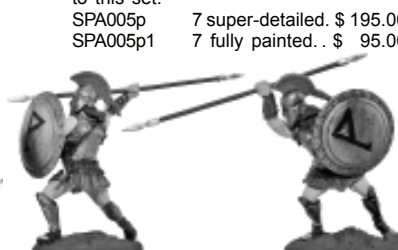

Spartan Warrior set #1
Photo above shows the Super-Detailed Spartan Army version. The 2 poses are common to all sets.
SPA001p 7 super-detailed. $ 195.00
SPA001p1 7 fully painted. . $ 95.00

Spartan Warrior set #6
Photo above shows the fully painted Athenian Army version. The 2 poses are unique to this set.
SPA006p 7 super-detailed. $ 195.00
SPA006p1 7 fully painted. . $ 95.00