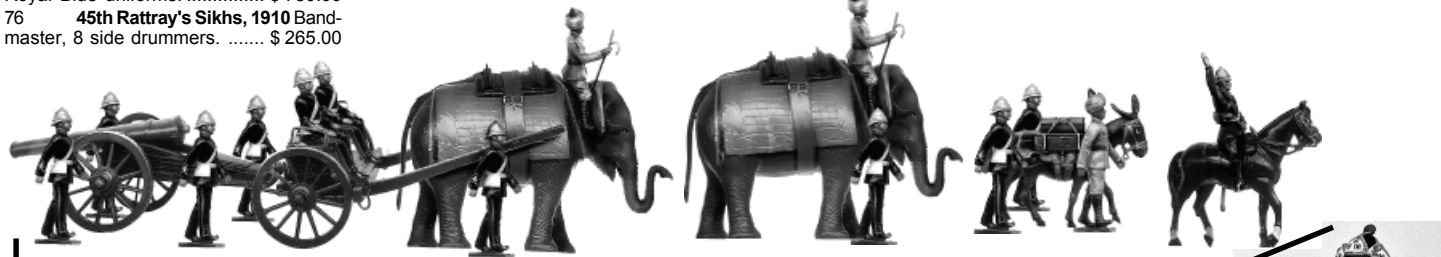

Set 59

Tradition Military Miniatures Samurai

Our in-house artists assemble and paint these figures to order. They are more detailed than Tradition's regular toy figures, and we paint them to a high standard of detail. When ordering, please specify a gloss or matte finish.