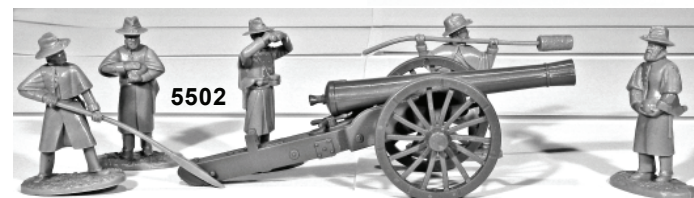

American Revolutionary War Cavalry, continued

- 5470a White color ..... $ 15.00
- 5471a Red color..... $ 15.00
- 5472a Rifle green color $ 15.00
- p Fully painted version. Default choice is British Cavalry, but you can choose. Just ask. .... $ 135.00
- p1 Basic painted version. Indicate the set number or color you want painted. .... $ 75.00

1. **Indian Cavalry - 19th - 20th Century**
2. 5473a 5 mounted figures with 5 horses. Yellow color ..... $ 15.00
   - 5473p Fully painted version ..... $ 135.00
   - 5473p1 Basic painted version ..... $ 75.00

American Revolution Artillery (54mm)

1. Each set is 1 cannon and 5 figures
2. 5478a U.S. Regulars. Dark Blue color. .... $ 15.00
   - 5479a British Artillery. Red color. .... $ 15.00
   - 5480a U.S. Militia. Cocoa color. .... $ 15.00
   - 5481a French Artillery. White color. .... $ 15.00
   - p Fully painted version. Default choice is U.S. Regulars, but we're glad to paint the set of your choice. Just ask. .... $ 87.00
   - p1 Basic painted version. Indicate the set number or color you want painted. .... $ 51.00

Russian Infantry - Late 19th and 20th Century

1. 20 figures in 12 poses
2. 5482a Pale green color $ 15.00
   - 5483a Red/brown color $ 15.00
   - 5484a Khaki color ..... $ 15.00
   - 5485a Dark green color $ 15.00
   - 5486a White color ..... $ 15.00
   - p 12 completely painted figures. Choose a set # - default choice is WW I green uniform. $151.50
   - p1 12 detail painted figures. Choose a set # - default choice is WW I green uniform. .... $ 79.50

Arab Cavalry

1. 5 figures in 5 poses plus 5 horses in 4 poses. Saddles are sculpted into the riders.
2. 5487a Red Brown color. .... $ 15.00
   - 5487b Cream color. .... $ 15.00
   - p Fully painted version. $ 135.00
   - p1 Basic painted version. $ 75.00

Afghan Cavalry