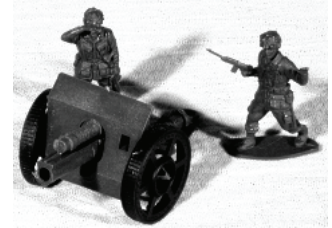

FEN019 Saracen Warriors with War Camels set #1 (60mm) 12 figures in 6 poses with 4 war camels. \$ 20.00

FEN020 Saracen Warriors with War Camels set #2 12 figures in 6 poses with 4 war camels. \$ 20.00

FEN58 Stone Throwing Catapult This excellent siege catapult throws miniature grey stones (included) when you tap the counterweight. (54mm figures shown for scale) \$ 6.00

FEN061 Wheeled Battering Ram (12-piece working model) Roll this baby up to an unfriendly town and watch the populace panic. No siege train should be without one. (54mm figure shown for scale) \$ 9.00

FEN033 Log Battering Ram This primitive device can get the job done. The besiegers simply chopped down a big, thick tree, sharpened the end and mounted it on wheels. The rest is left to momentum and brute strength. Measures 4.5 inches long, 2 inches high and 1.75 inches wide. (54mm figure shown for scale) \$ 6.00