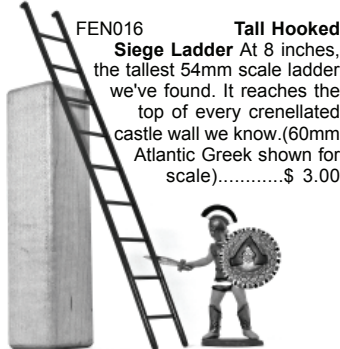

FEN007 Painted Viking Warriors (60mm) 24 figures in 12 different poses, plus 8 horses in 4 poses. These are the best Vikings since Conte, and painted, too. \$ 24.00

FEN008 Crusader Knights 24 painted figures in 12 poses plus 8 painted soft plastic horses in 4 poses. Armored in chain mail, appropriate for knights and men at arms such as Normans, El Cid's Spanish army, most other Euroean hosts. \$ 24.00

Battering Ram (54mm)
FEN013 By far the best toy ram we've seen in 40 years! Approach the walls under cover, as the ram is protected against boiling oil and arrows by a "house" of animal hides. (60mm figure is shown for scale). \$ 12.00

Siege Catapult (54mm)
FEN014 This working model launches its huge stone missiles when you smack the counterweight. The biggest catapult we carry. (60mm figure is shown for scale). \$ 7.00

FEN016 Tall Hooked Siege Ladder At 8 inches, the tallest 54mm scale ladder we've found. It reaches the top of every crenellated castle wall we know. (60mm Atlantic Greek shown for scale). \$ 3.00