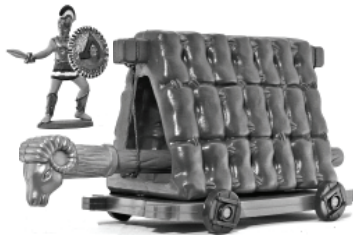

FENCIBLES

(U.S.A.) 54mm, 51mm and HO scale painted and unpainted plastic figures and accessories.

FEN002 Painted Trojan Warriors (60mm) 16 figures in 8 poses, plus 2 horses in 2 poses. These superbly sculpted figures are among the best we carry! We use these as Trojans, but they can also pass muster as Greeks from the Trojan, Alexandrian and Peloponnesian Wars. Use them alongside the Conte Spartans, too!..... \$ 24.00

FEN002a Painted Roman Infantry and Auxilliary Cavalry (60mm) 16 figures in 16 poses, plus 4 horses in 4 poses. An amazing assortment of poses. Beautifully sculpted, reasonably priced, and one of our favorite sets of Romans. \$ 20.00

FEN007 Painted Viking Warriors (60mm) 24 figures in 12 different poses, plus 8 horses in 4 poses. These are the best Vikings since Conte, and painted, too. \$ 24.00

FEN008 Crusader Knights 24 painted figures in 12 poses plus 8 painted soft plastic horses in 4 poses. Armored in chain mail, appropriate for knights and men at arms such as Normans, El Cid's Spanish army, most other Euroean hosts. \$ 24.00

Battering Ram (54mm)
FEN013 By far the best toy ram we've seen in 40 years! Approach the walls under cover, as the ram is protected against boiling oil and arrows by a "house" of animal hides. (60mm figure is shown for scale). \$ 12.00