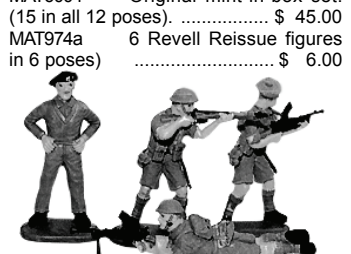

WWII British 8th Army (54mm)
MATR4 15 figures in 13 poses. (desert tan color) ..... $ 15.95
MATR4a Buy 30 figures save 10%. ..... $ 28.50

MATR4p 13 fully painted. $ 172.00
MATR4p1 13 basic painted $ 94.00
MAT6005 Original mint-in-box set. (15 in all 13 poses). ..... $ 45.00
MAT975 Revell Reissue mint-in-box set (15 figures in 13 poses)$ 25.00
MAT975a 6 Revell Reissue figures in 6 poses ..... $ 6.00