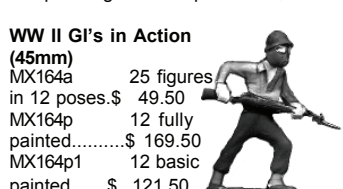

WW II GI's in Action (45mm)
MX164a 25 figures in 12 poses. $ 49.50
MX164p 12 fully painted. .... $ 169.50
MX164p1 12 basic painted. .... $ 121.50

Terrain Squares (54mm)
MX168 Each hard plastic section is sculpted as a specific geological location.
MX168a Artillery position ..... $ 48.00
MX168b 3 small hills ..... $ 48.00
MX168c River ford/pond ..... $ 89.00
MX168d Large hill ..... $ 89.00
MX168p Fully painted set of 4 in 4 shapes. .... $ 398.00