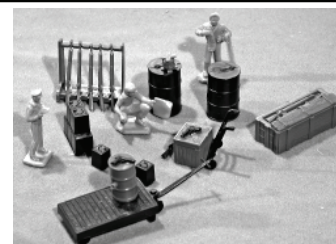

German 88mm Gun (54mm)
MX175a 2-piece, fully-painted non-firing model rotates on its detachable base. (54mm figure shown for scale)
..... $ 13.00

American 155mm Howitzer (54mm)
MX176a Fully assembled and fully painted, this can be towed behind the Marx jeep. (54mm figure shown for scale)
..... $ 13.00

WWII Concrete Pillbox (54mm)
MX178a This fully-painted shell-pocked pillbox is still a formidable defense work for beach, bridge, town center or hillside. 3 firing slits allow defenders to shoot from standing and kneeling positions. (54mm figure shown for scale)
..... $ 13.00

WW II Concrete Pillbox
MX178 8 inches x 2 1/2 x 3/4, with 3 machine gun slits, battle damage.
..... $ 20.00

WW II Airplanes (20mm)
MX183a 2 U.S. P-51s and 2 Japanese Zeros. These came with the Marx Pacific playsets. Complete with propellers and wheels.
..... $ 30.00

1950s Air Force Personnel (45mm)
MX275 Pilots in pressurized flight suits, and mechanics in action and doing pre-flight preparation work. Poses include loading missile, for planes and helicopters. 12 figures in 9 poses.
..... $ 6.00

Circus Cage
MX188 Unpainted hard plastic $ 19.95

1950's Football Players
MX240 32 unpainted hard plastic figures in 32 poses. Includes 27 players (complete offensive and defensive teams), a character figure of legendary Giants coach Allie Sherman, 4 different umpires. Altogether one of the greatest of Marx's efforts
..... $ 30.00

MX240b Assortment of 12 figures in 12 poses (our choice of poses and colors).
..... $ 12.00

p Fully painted set of 32. Upon request, we will paint these as the team of your choice.
..... $ 414.00

p1 Fully painted set of 6. $ 72.00

60mm Richard M. Nixon
MX189a Standing in business suit. Fully painted model.
..... $ 49.00