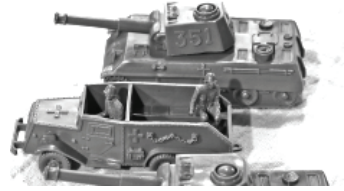

WW II German Armor (1:48th scale)
MX170 From Marx WWII playsets. The basic set includes 2 Panzer tanks, 1 armored half-track, motorcycle with side-car, plus 2 seated German infantrymen to ride in the halftrack.
a Gray color. .... $ 90.00
b Tan color. No 1/2 track $ 60.00
c White color. .... $ 60.00
d Sand/Wehrmacht green mixed colors ..... $ 60.00