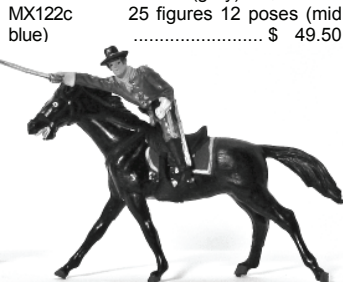

Mounted 7th Cavalry (54mm)

Galloping Cavalry Horses (54mm)

MX054a (As pictured above in 7th Cavalry photo) 6 in 1 pose. .... $ 15.95

7th Cavalry & Frontiersmen (45mm)

MX129a 25 figures in all 10 poses. Mid blue color. .... $ 20.00

Indian Pony (54mm)

MX102 Running pose .... $ 3.00

Indian Accessories (54mm)

MX116 36 pieces include clubs, bows, arrows, shields, spears, more .... $ 4.95

Cowboy Accessories (54mm)

MX117 36 pieces include pistols, rifles, shotguns, holsters, whips, more $ 4.95

Western Gold Mine (54mm)

MX128 Complete set .... $ 99.00

MX128a Mine entrance only (10" wide x 5 high x 3 deep). .... $ 19.95

Indian Travois/Spear Tripod (54mm)

MX073 Use with Marx Indian pony. (3 pcs) .... $ 2.00

Pack Horse Set (54mm)

MX091 2 horses, pack loads for each, plus accessories. .... $ 10.00

Western Saddle Horses (60mm)

MX090 2 in 2 poses. .... $ 6.00

Ranch Fencing (60mm)

MX092 5 sections in 1 shape. These pieces interlock to form a straight line of fence. Each can also stand on its own. .... $ 8.00